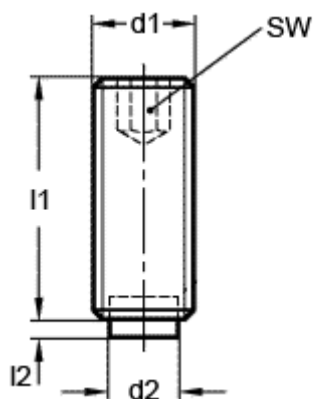

Data Sheet

Article number: 20930658

Description: E+G Grub screw
GN 913.3-M10-20-MS

Measures

$d1 = M10$

$d2 = 8.0$

$l1 = 20$

$l2 = 2.0$

$SW = 5.0$